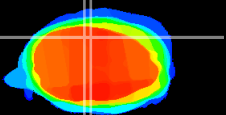

Coronal

Sagittal-R

Sagittal-L

ViBrisM: CX04891
Horizontal

Cb vermis