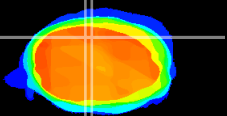

Coronal

Sagittal-R

Sagittal-L

ViBrism: CX04892
Horizontal

Cb vermis