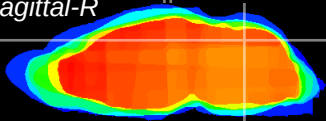

Coronal

Sagittal-R

Sagittal-L

ViBrism: CX04892
Horizontal

Cb vermis