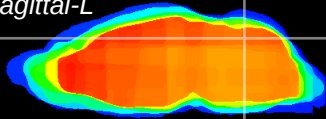

Coronal

Sagittal-R

Sagittal-L

ViBrism: CX04892
Horizontal

Cb vermis