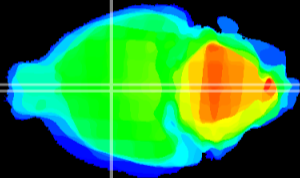

Coronal

Sagittal-R

Sagittal-L

ViBriSm: CX04900
Horizontal

SPa dorsal