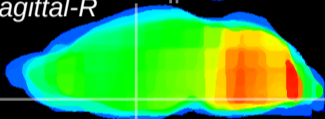

Coronal

Sagittal-R

Sagittal-L

ViBriSm: CX04900
Horizontal

SPa dorsal