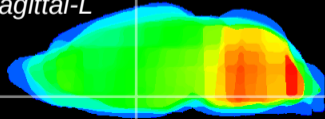

Coronal

Sagittal-R

Sagittal-L

ViBriSm: CX04900
Horizontal

SPa dorsal