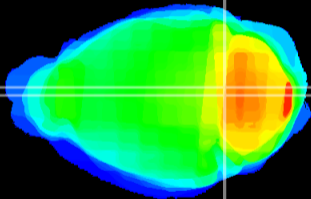

Coronal

Sagittal-R

Sagittal-L

ViBriSM: CX04900
Horizontal

Tg