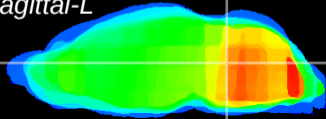

Coronal

Sagittal-R

Sagittal-L

ViBriSM: CX04900
Horizontal

Tg