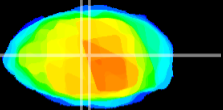

Coronal

Sagittal-R

Sagittal-L

ViBriSM: CX04900
Horizontal

Tg