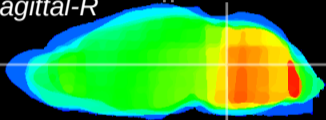

Coronal

Sagittal-R

Sagittal-L

ViBriSM: CX04900
Horizontal

Tg