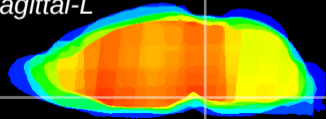

Coronal

Sagittal-R

Sagittal-L

ViBrism: CX04901
Horizontal

Pn