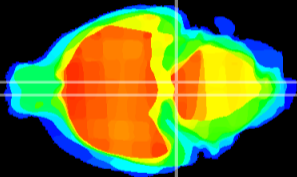

Coronal

Sagittal-R

Sagittal-L

ViBrism: CX04901
Horizontal

Pn