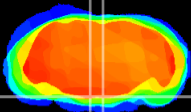

Coronal

Sagittal-R

Sagittal-L

ViBrism: CX04901
Horizontal

Pn