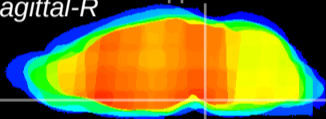

Coronal

Sagittal-R

Sagittal-L

ViBrism: CX04901
Horizontal

Pn