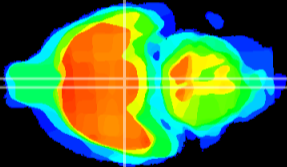

Coronal

Sagittal-R

Sagittal-L

ViBrism: CX04901
Horizontal

VMH