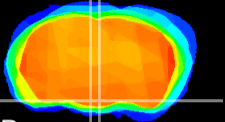

Coronal

Sagittal-R

Sagittal-L

ViBrism: CX04901
Horizontal

VMH