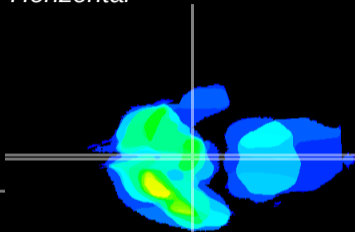

Coronal

Sagittal-R

Sagittal-L

ViBrism: CX04909
Horizontal

ME