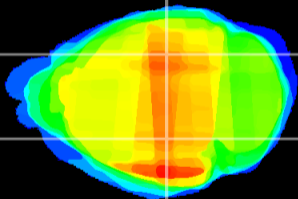

Coronal

Sagittal-R

Sagittal-L

ViBrism: CX04910
Horizontal

LG