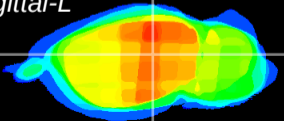

Coronal

Sagittal-R

Sagittal-L

ViBrism: CX04910
Horizontal

LG