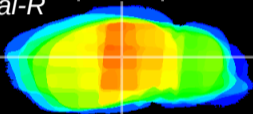

Coronal

Sagittal-R

Sagittal-L

ViBrism: CX04910
Horizontal

LG