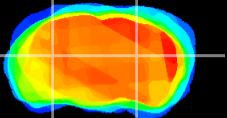

Coronal

Sagittal-R

Sagittal-L

ViBrism: CX04910
Horizontal

LG