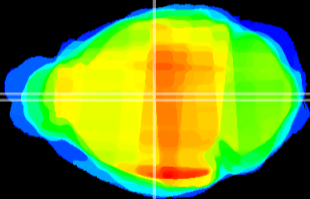

Coronal

Sagittal-R

Sagittal-L

ViBrism: CX04910
Horizontal

MD