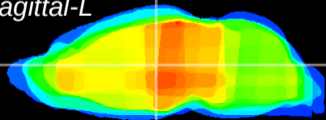

Coronal

Sagittal-R

Sagittal-L

ViBrism: CX04910
Horizontal

MD