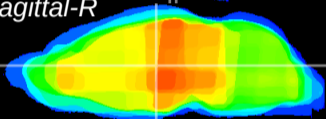

Coronal

Sagittal-R

Sagittal-L

ViBrism: CX04910
Horizontal

MD