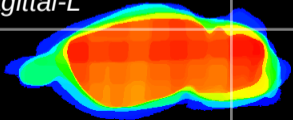

Coronal

Sagittal-R

Sagittal-L

ViBrism: CX04911
Horizontal

Cb lobe