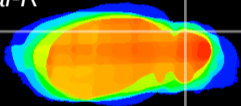

Coronal

Sagittal-R

Sagittal-L

ViBrism: CX04911
Horizontal

Cb lobe