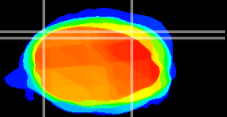

Coronal

Sagittal-R

Sagittal-L

ViBrism: CX04911
Horizontal

Cb lobe