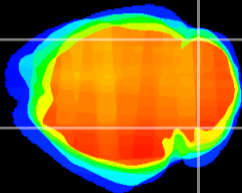

Coronal

Sagittal-R

Sagittal-L

ViBrism: CX04911
Horizontal

Cb lobe