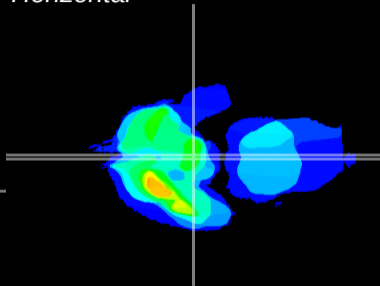

Coronal

Sagittal-R

Sagittal-L

ViBrism: CX04916
Horizontal

ME