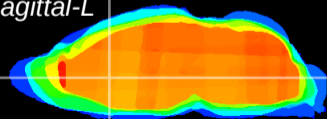

Coronal

Sagittal-R

Sagittal-L

ViBrism: CX04920
Horizontal

LS