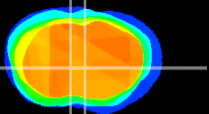

Coronal

Sagittal-R

Sagittal-L

ViBrism: CX04920
Horizontal

LS