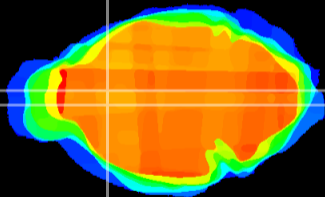

Coronal

Sagittal-R

Sagittal-L

ViBrism: CX04920
Horizontal

LS