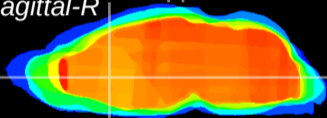

Coronal

Sagittal-R

Sagittal-L

ViBrism: CX04920
Horizontal

LS