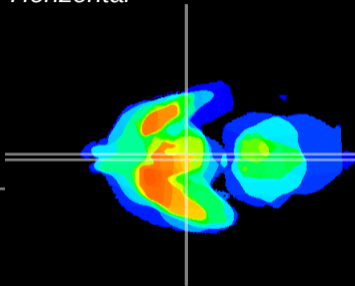

Coronal

Sagittal-R

Sagittal-L

ViBrism: CX04921
Horizontal

Arc