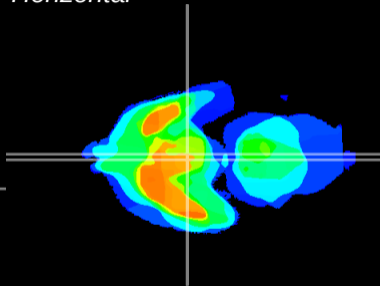

Coronal

Sagittal-R

Sagittal-L

ViBrism: CX04926
Horizontal

Arc