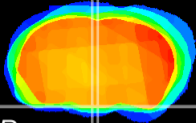

Coronal

Sagittal-R

Sagittal-L

ViBrism: CX04926
Horizontal

Arc