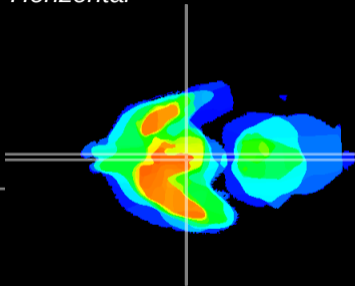

Coronal

Sagittal-R

Sagittal-L

ViBrism: CX04927
Horizontal

Arc