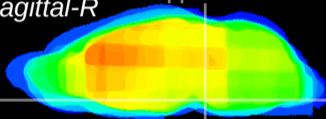

Coronal

Sagittal-R

Sagittal-L

ViBrism: CX04928
Horizontal

Pn