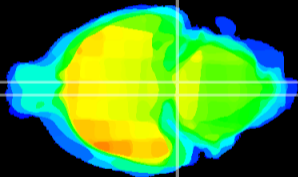

Coronal

Sagittal-R

Sagittal-L

ViBrism: CX04928
Horizontal

Pn