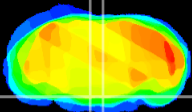

Coronal

Sagittal-R

Sagittal-L

ViBrism: CX04928
Horizontal

Pn