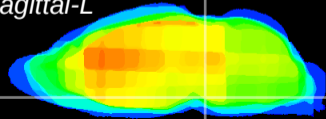

Coronal

Sagittal-R

Sagittal-L

ViBrism: CX04928
Horizontal

Pn