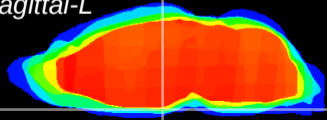

Coronal

Sagittal-R

Sagittal-L

ViBrism: CX04933
Horizontal

ME