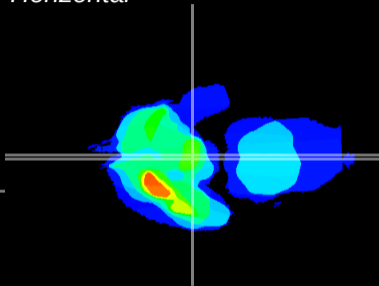

Coronal

Sagittal-R

Sagittal-L

ViBrism: CX04933
Horizontal

ME