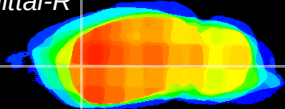

Coronal

Sagittal-R

Sagittal-L

ViBrism: CX04937  
Horizontal

CPU lateral