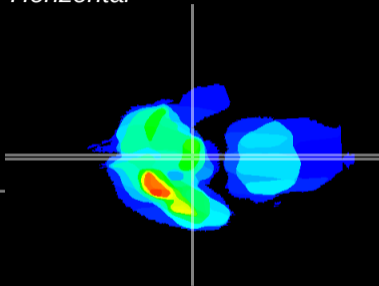

Coronal

Sagittal-R

Sagittal-L

ViBrism: CX04937
Horizontal

ME