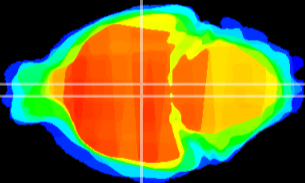

Coronal

Sagittal-R

Sagittal-L

ViBrism: CX04939
Horizontal

DM