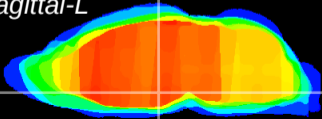

Coronal

Sagittal-R

Sagittal-L

ViBrism: CX04939
Horizontal

DM