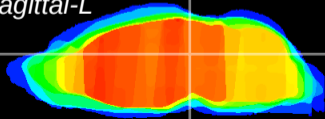

Coronal

Sagittal-R

Sagittal-L

ViBrism: CX04939
Horizontal

PAG