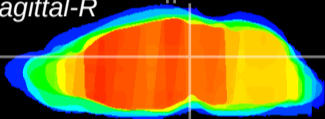

Coronal

Sagittal-R

Sagittal-L

ViBrism: CX04939
Horizontal

PAG