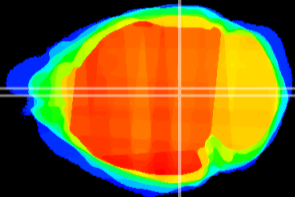

Coronal

Sagittal-R

Sagittal-L

ViBrism: CX04939
Horizontal

PAG