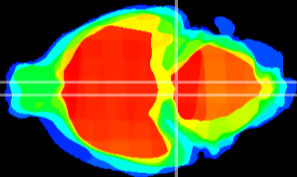

Coronal

Sagittal-R

Sagittal-L

ViBrism: CX04944
Horizontal

Pn