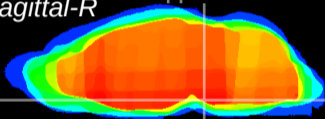

Coronal

Sagittal-R

Sagittal-L

ViBrism: CX04944
Horizontal

Pn