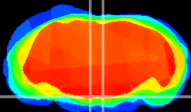

Coronal

Sagittal-R

Sagittal-L

ViBrism: CX04944
Horizontal

Pn