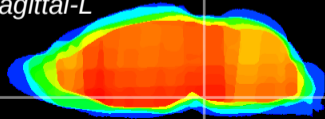

Coronal

Sagittal-R

Sagittal-L

ViBrism: CX04944
Horizontal

Pn