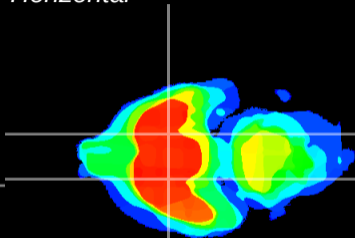

Coronal

Sagittal-R

Sagittal-L

ViBriSM: CX04944
Horizontal

S0