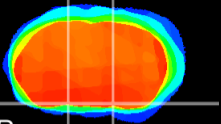

Coronal

Sagittal-R

Sagittal-L

ViBriSM: CX04944
Horizontal

S0