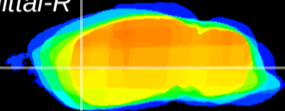

Coronal

Sagittal-R

Sagittal-L

ViBrism: CX04945
Horizontal

CPU lateral