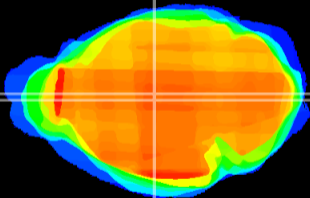

Coronal

Sagittal-R

Sagittal-L

ViBrism: CX04945
Horizontal

MD