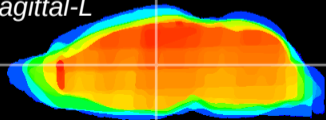

Coronal

Sagittal-R

Sagittal-L

ViBrism: CX04945
Horizontal

MD