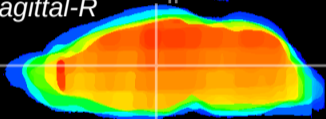

Coronal

Sagittal-R

Sagittal-L

ViBrism: CX04945
Horizontal

MD