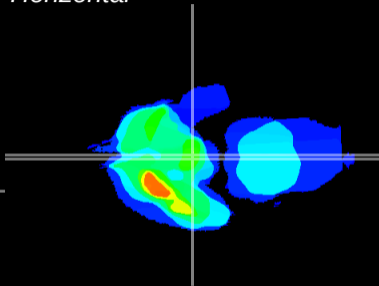

Coronal

Sagittal-R

Sagittal-L

ViBrism: CX04948
Horizontal

ME