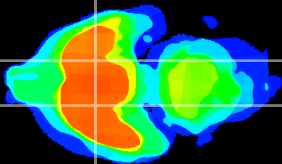

Coronal

Sagittal-R

Sagittal-L

ViBrism: CX04948  
Horizontal

S0