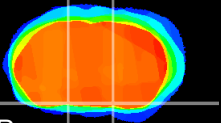

Coronal

Sagittal-R

Sagittal-L

ViBrism: CX04948  
Horizontal

S0