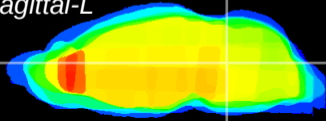

Coronal

Sagittal-R

Sagittal-L

ViBrism: CX04951
Horizontal

Tg