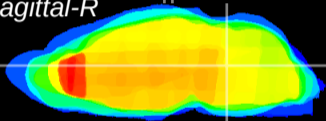

Coronal

Sagittal-R

Sagittal-L

ViBrism: CX04951
Horizontal

Tg