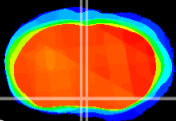

Coronal

Sagittal-R

Sagittal-L

ViBrism: CX04955
Horizontal

MPA