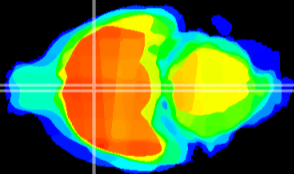

Coronal

Sagittal-R

Sagittal-L

ViBrism: CX04955
Horizontal

MPA