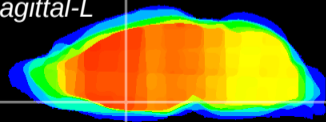

Coronal

Sagittal-R

Sagittal-L

ViBrism: CX04955
Horizontal

MPA