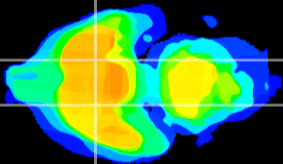

Coronal

Sagittal-R

Sagittal-L

ViBrisM: CX04956  
Horizontal

S0