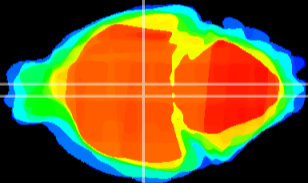

Coronal

Sagittal-R

Sagittal-L

ViBrism: CX04957
Horizontal

DM