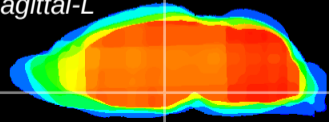

Coronal

Sagittal-R

Sagittal-L

ViBrism: CX04957
Horizontal

DM