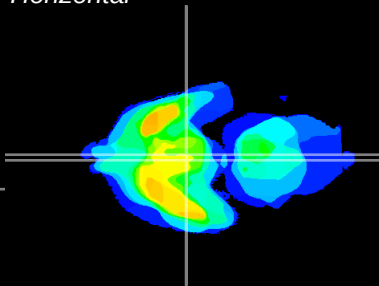

Coronal

Sagittal-R

Sagittal-L

ViBrism: CX04958
Horizontal

Arc