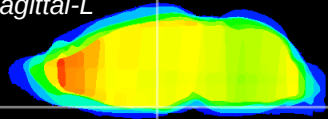

Coronal

Sagittal-R

Sagittal-L

ViBrism: CX04958
Horizontal

Arc