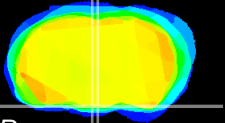

Coronal

Sagittal-R

Sagittal-L

ViBrism: CX04958
Horizontal

Arc