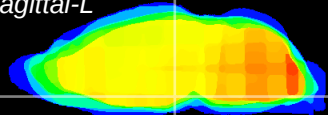

Coronal

Sagittal-R

Sagittal-L

ViBrism: CX04959
Horizontal

M