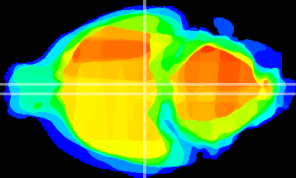

Coronal

Sagittal-R

Sagittal-L

ViBrism: CX04959
Horizontal

M