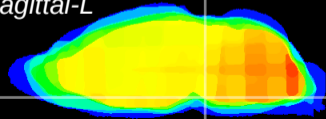

Coronal

Sagittal-R

Sagittal-L

ViBrism: CX04959
Horizontal

Pn