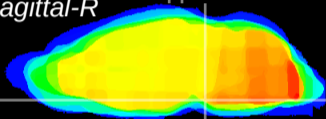

Coronal

Sagittal-R

Sagittal-L

ViBrism: CX04959
Horizontal

Pn