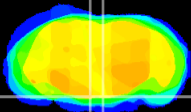

Coronal

Sagittal-R

Sagittal-L

ViBrism: CX04959
Horizontal

Pn