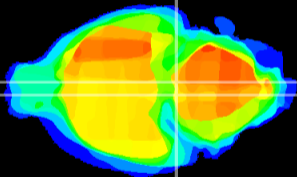

Coronal

Sagittal-R

Sagittal-L

ViBrism: CX04959
Horizontal

Pn