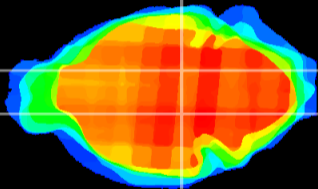

Coronal

Sagittal-R

Sagittal-L

ViBriSM: CX04960
Horizontal

SN