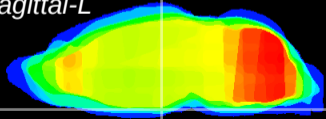

Coronal

Sagittal-R

Sagittal-L

ViBrism: CX04966
Horizontal

ME