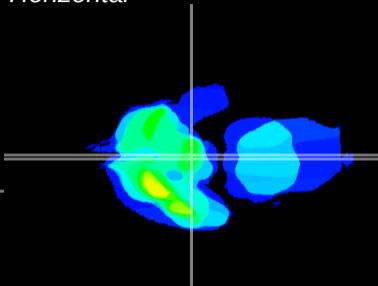

Coronal

Sagittal-R

Sagittal-L

ViBrism: CX04966
Horizontal

ME