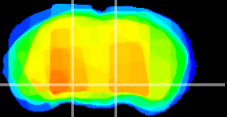

Coronal

Sagittal-R

Sagittal-L

ViBrism: CX04968
Horizontal

SN