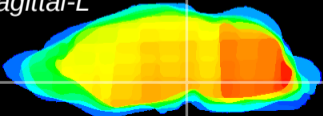

Coronal

Sagittal-R

Sagittal-L

ViBrism: CX04968
Horizontal

SN