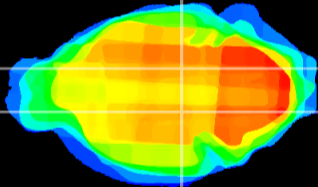

Coronal

Sagittal-R

Sagittal-L

ViBrism: CX04968
Horizontal

SN