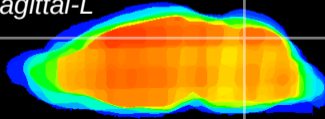

Coronal

Sagittal-R

Sagittal-L

ViBrism: CX04969
Horizontal

Cb vermis