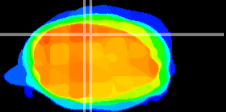

Coronal

Sagittal-R

Sagittal-L

ViBrism: CX04969
Horizontal

Cb vermis