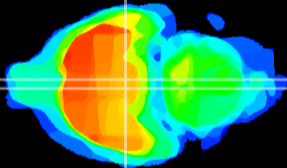

Coronal

Sagittal-R

Sagittal-L

ViBrism: CX04971
Horizontal

VMH