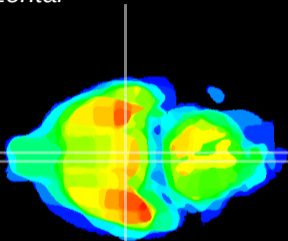

Coronal

Sagittal-R

Sagittal-L

ViBrism: CX04979
Horizontal

VMH