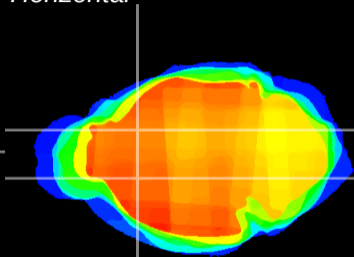

Coronal

Sagittal-R

Sagittal-L

ViBrism: CX04982
Horizontal

CPU medial