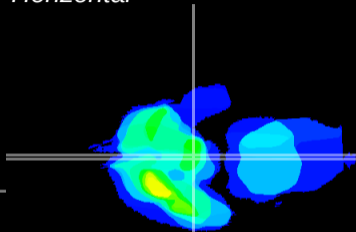

Coronal

Sagittal-R

Sagittal-L

ViBrism: CX04984
Horizontal

ME