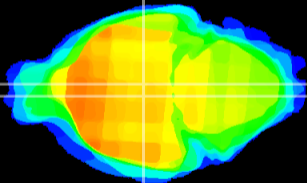

Coronal

Sagittal-R

Sagittal-L

ViBrism: CX04985
Horizontal

DM