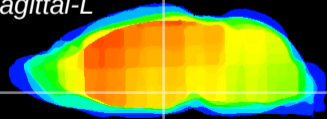

Coronal

Sagittal-R

Sagittal-L

ViBrism: CX04985
Horizontal

DM