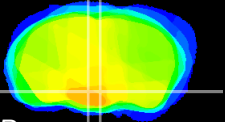

Coronal

Sagittal-R

Sagittal-L

ViBrism: CX04987
Horizontal

DM