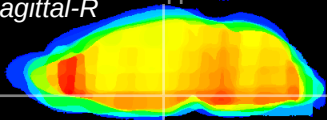

Coronal

Sagittal-R

Sagittal-L

ViBrism: CX04987
Horizontal

DM