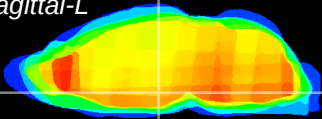

Coronal

Sagittal-R

Sagittal-L

ViBrism: CX04987
Horizontal

DM