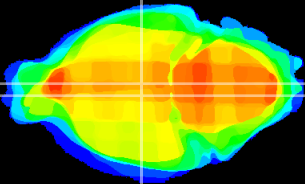

Coronal

Sagittal-R

Sagittal-L

ViBrism: CX04987
Horizontal

DM