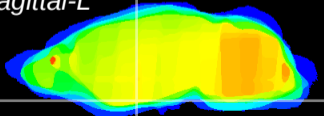

Coronal

Sagittal-R

Sagittal-L

ViBrism: CX04989
Horizontal

S0