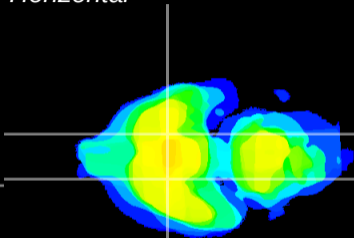

Coronal

Sagittal-R

Sagittal-L

ViBrism: CX04989
Horizontal

S0