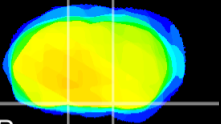

Coronal

Sagittal-R

Sagittal-L

ViBrism: CX04989
Horizontal

S0