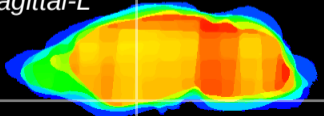

Coronal

Sagittal-R

Sagittal-L

ViBrism: CX04992
Horizontal

S0