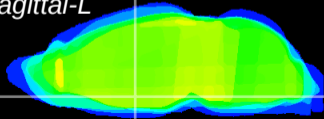

Coronal

Sagittal-R

Sagittal-L

ViBriSm: CX04993  
Horizontal

SPa dorsal