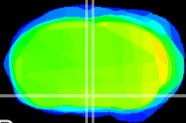

Coronal

Sagittal-R

Sagittal-L

ViBriSm: CX04993  
Horizontal

SPa dorsal