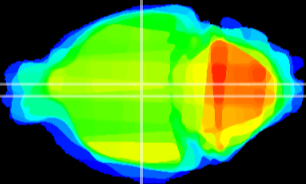

Coronal

Sagittal-R

Sagittal-L

ViBrism: CX04996
Horizontal

DM