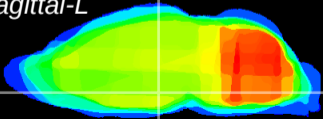

Coronal

Sagittal-R

Sagittal-L

ViBrism: CX04996
Horizontal

DM