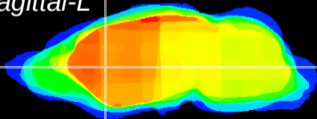

Coronal

Sagittal-R

Sagittal-L

ViBriSM: CX05000
Horizontal

CPU medial