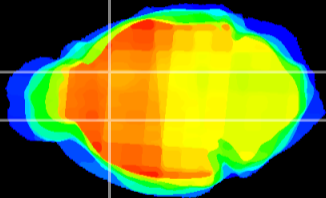

Coronal

Sagittal-R

Sagittal-L

ViBriSM: CX05000
Horizontal

CPU medial