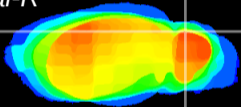

Coronal

Sagittal-R

Sagittal-L

ViBrism: CX05006
Horizontal

Cb lobe