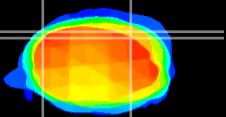

Coronal

Sagittal-R

Sagittal-L

ViBrism: CX05006
Horizontal

Cb lobe