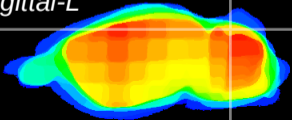

Coronal

Sagittal-R

Sagittal-L

ViBrism: CX05006
Horizontal

Cb lobe